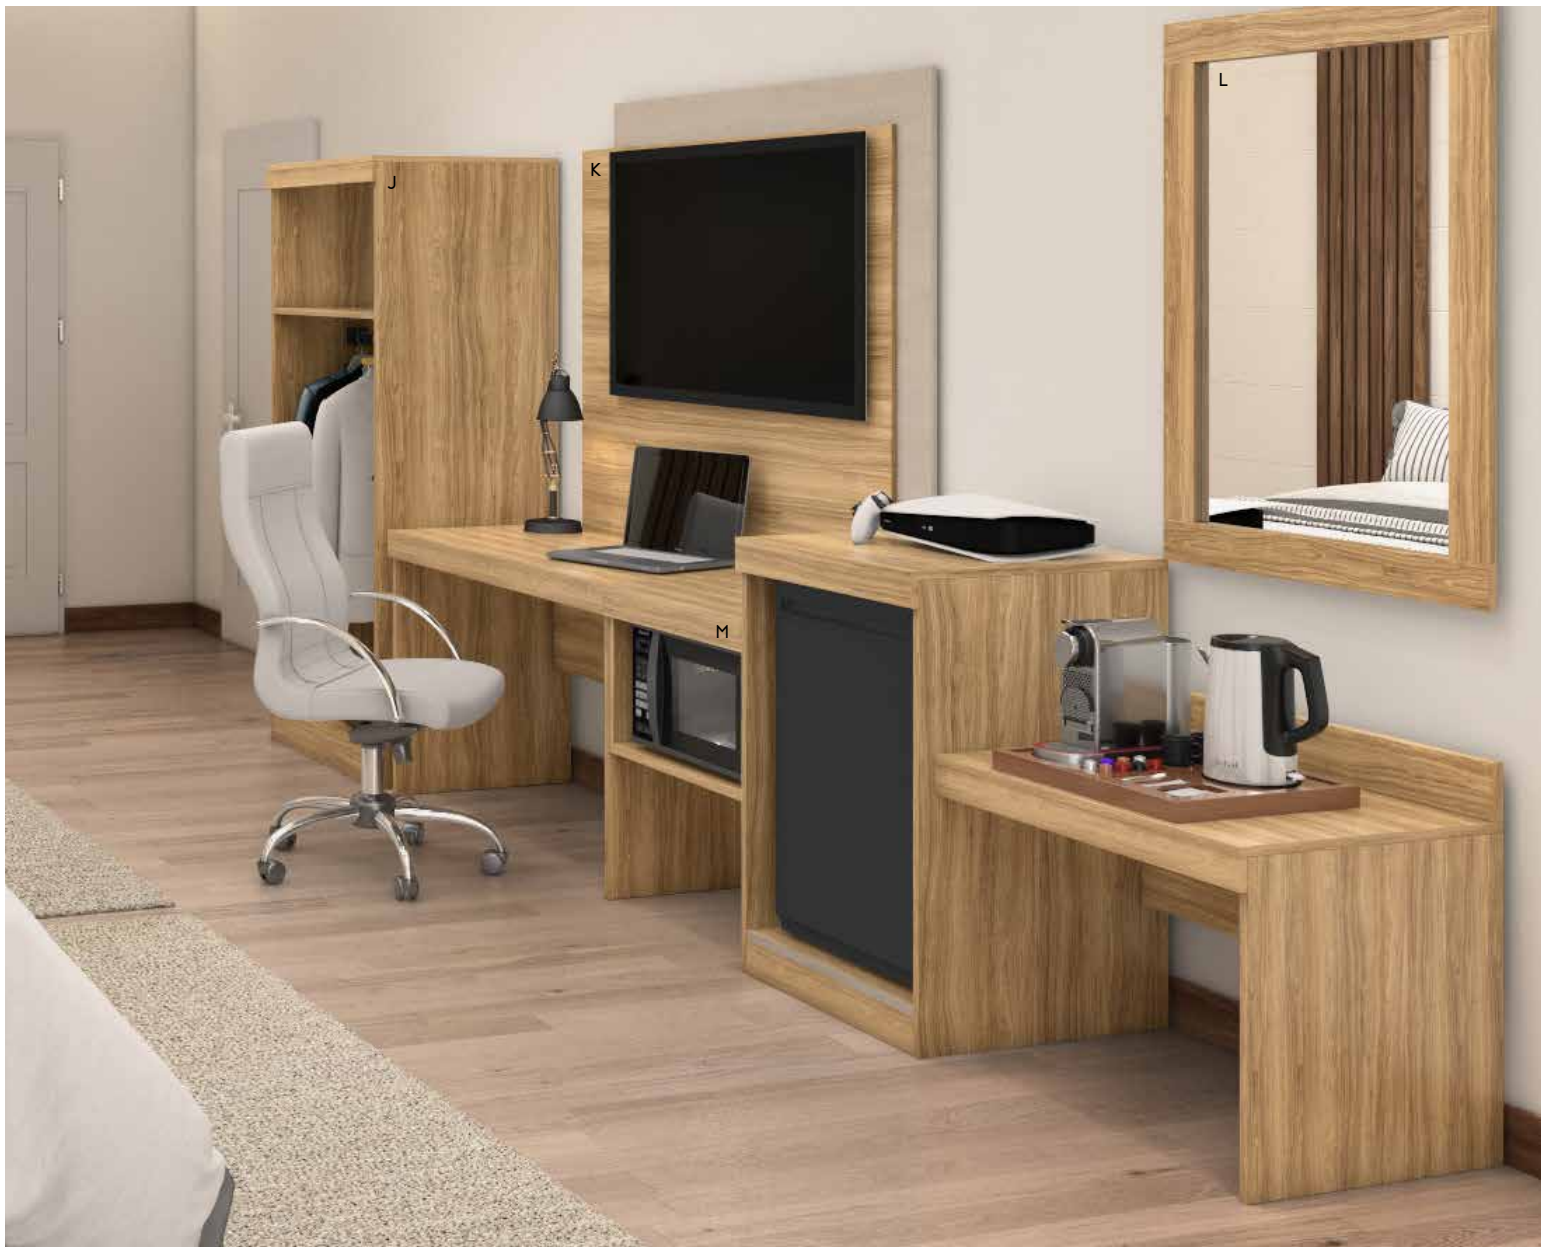

QUINCY COLLECTION

LANG HOSPITALITY

QUINCY SELECTION

A Queen Headboard
ITEM# QUI-198.48
DIMENSIONS 62'W x 1'D x 48'H

G Wall Panel
ITEM# QUI-171.47
DIMENSIONS 26'W x 1'D x 47'H

B Wall Guard
ITEM# QUI-165.3243
DIMENSIONS 32'W x 1'D x 43'H